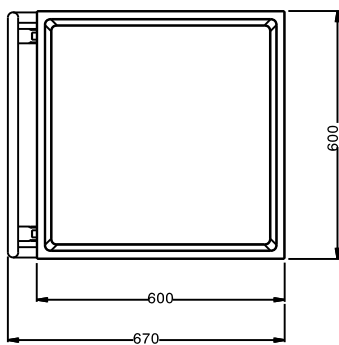

### Short Form Specification

Item No. \_\_\_\_\_

Constructed in 304 AISI stainless steel. Framework in mm25 tubing, completely welded. Seamless, sound-absorbing, platform shelf with double-folded edges. The handle is an extension of the load-bearing frame. N. 4 swivelling castors, two with brakes, mm125 in diameter, fitted with plastic bumpers. Platform size mm600x600. Load capacity: 150 kg, uniformly distributed.

### Main Features

- Ideal to transport kitchenware and dishwashing racks.
- Framework in 25 mm tubing, completely welded.
- Load capacity of 150 kg uniformly distributed.
- Seamless sound-absorbing platform shelf with double-folded edges welded to the framework.
- Platform shelf size 600x600 mm.
- Handle is an extension of the load-bearing frame.
- 4 pivoting Ø 125 mm wheels, 2 of which with brakes, fitted with plastic bumpers

### Construction

- Constructed entirely in 304 AISI stainless steel.

APPROVAL: \_\_\_\_\_

Front

Side

Top

**Key Information:**

<b>External dimensions, Width:</b>	
<b>361230 (STR601)</b>	670 mm
<b>External dimensions, Depth:</b>	600 mm
<b>External dimensions, Height:</b>	900 mm
<b>Wheel material:</b>	Zinc plated
<b>Wheel diameter:</b>	Ø 125
<b>Net weight:</b>	13 kg