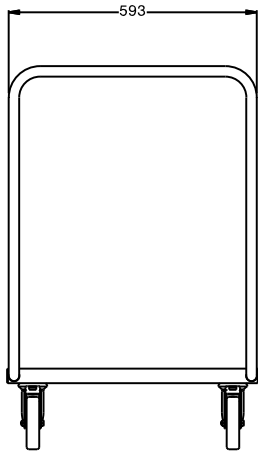

### Short Form Specification

Item No. \_\_\_\_\_

Constructed in 304 AISI stainless steel. Framework in mm25 tubing, completely welded. Seamless, sound-absorbing, platform shelf with double-folded edges. The handle is an extension of the load-bearing frame. N. 4 swivelling castors, two with brakes, mm125 in diameter, fitted with plastic bumpers. Platform size mm600x600. Load capacity: 150 kg, uniformly distributed.

### Main Features

- Ideal to transport kitchenware and dishwashing racks.
- Framework in 25 mm tubing, completely welded.
- Load capacity of 150 kg uniformly distributed.
- Seamless sound-absorbing platform shelf with double-folded edges welded to the framework.
- Platform shelf size 600x600 mm.
- Handle is an extension of the load-bearing frame.
- 4 pivoting Ø 125 mm wheels, 2 of which with brakes, fitted with plastic bumpers

### Construction

- Constructed entirely in 304 AISI stainless steel.

APPROVAL: \_\_\_\_\_

Front

Side

Top

**Key Information:**

<b>External dimensions, Width:</b>	
<b>361230 (STR601)</b>	670 mm
<b>External dimensions, Depth:</b>	600 mm
<b>External dimensions, Height:</b>	900 mm
<b>Wheel material:</b>	Zinc plated
<b>Wheel diameter:</b>	Ø 125
<b>Net weight:</b>	13 kg