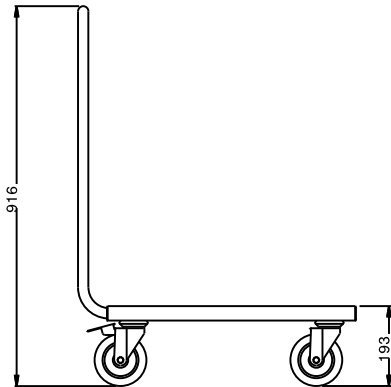

### Short Form Specification

Item No. \_\_\_\_\_

Constructed in 304 AISI stainless steel. Framework in mm25 tubing, completely welded. Seamless, sound-absorbing, platform shelf with double-folded edges. The handle is an extension of the load-bearing frame. N. 4 swivelling castors, two with brakes, mm125 in diameter, fitted with plastic bumpers. Platform size mm600x600. Load capacity: 150 kg, uniformly distributed.

### Main Features

- Ideal to transport kitchenware and dishwashing racks.
- Framework in 25 mm tubing, completely welded.
- Load capacity of 150 kg uniformly distributed.
- Seamless sound-absorbing platform shelf with double-folded edges welded to the framework.
- Platform shelf size 600x600 mm.
- Handle is an extension of the load-bearing frame.
- 4 pivoting Ø 125 mm wheels, 2 of which with brakes, fitted with plastic bumpers

### Construction

- Constructed entirely in 304 AISI stainless steel.

APPROVAL: \_\_\_\_\_

Front

Side

Top

**Key Information:**

<b>External dimensions, Width:</b>	
<b>361230 (STR601)</b>	670 mm
<b>External dimensions, Depth:</b>	600 mm
<b>External dimensions, Height:</b>	900 mm
<b>Wheel material:</b>	Zinc plated
<b>Wheel diameter:</b>	Ø 125
<b>Net weight:</b>	13 kg